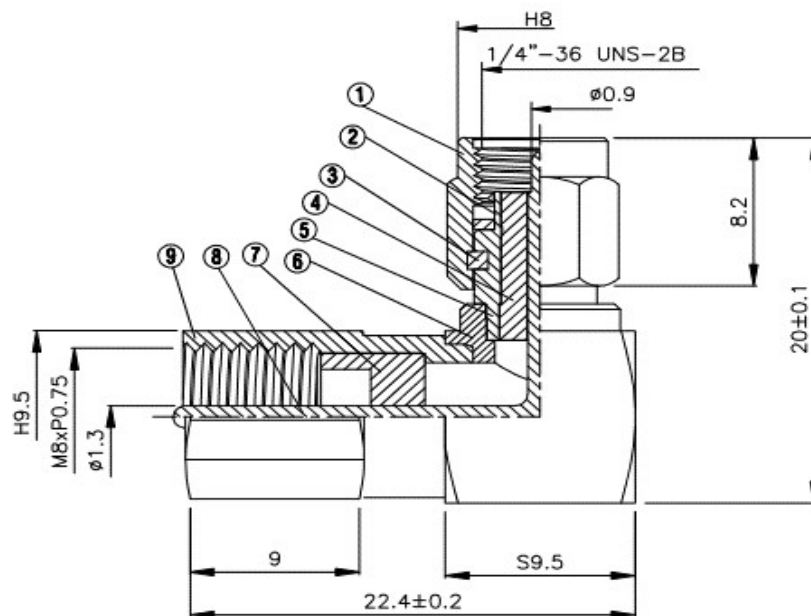

# NI - 142 / FME Stecker

NO	DESCRIPTION	MATERIAL	Q' TY	FINISH
1	SHELL	BRASS	1	NICKEL
2	GASKET	RUBBER	1	RUBBER
3	WASHER	<b>BE CU</b>	1	NICKEL
4	INSULATION	TEFLON	1	TEFLON
5	BODY 1	BRASS	1	NICKEL
6	BODY 2	BRASS	1	NICKEL
7	INSULATION	TEFLON	1	TEFLON
8	PIN	BRASS	1	GOLD
9	BODY 3	BRASS	1	NICKEL